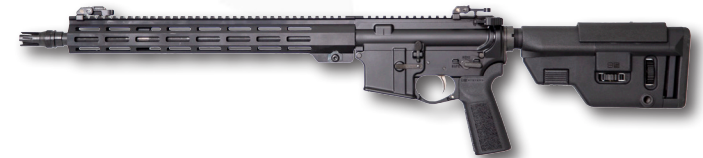

CAGE: 8RC72 DUNS: 043893696

RD MK1 MOD1 DMR

Caliber: 5.56x45mm NATO

The RD MK1 MOD1 DMR 556 is a 16" carbine available in 5.56 NATO. Equipped standard with RD Suppressor KFM Taper Lock Flash Hider, Battle Arms Development RACK Ambi Charging Handle, B5 Systems Bravo Stock, B5 Grip, Griffin Armament M2 Iron Sights, Nickel Teflon Two Stage trigger, ambi selector, and enhanced trigger guard. All of our MK1 MOD1 series carbines utilize our patented threaded straight gas tube and gas block to eliminate gas leakage and help reduce recoil. MK1 MLOK handguards are thermal fit to a steel barrel nut with a robust Tombstone lockup resulting in an extremely rigid handguard.

PRODUCT DETAILS

UPC	814034027489
CALIBER	5.56x45mm NATO
BARREL	4150 Chromoly 16" 1:7 twist
GAS SYSTEM	Intermediate Length Threaded Straight Tube
HAND GUARD	15" MLOK Handguard w/ Alignment Tab to Upper Receiver
RECEIVERS	Forged 7075 T6 Aluminium

RD SUPPRESSOR READY

MEASUREMENTS	imperial	metric
HEIGHT	7.5 in	19.05 cm
LENGTH	34.75" Collapsed	88.27 cm
	38.00" Extended	96.52 cm
WEIGHT	8.27 lbs	3.76 kg

"Tombstone" Steel Handguard Lock-up

Keyed Upper/Handguard Anti-rotation